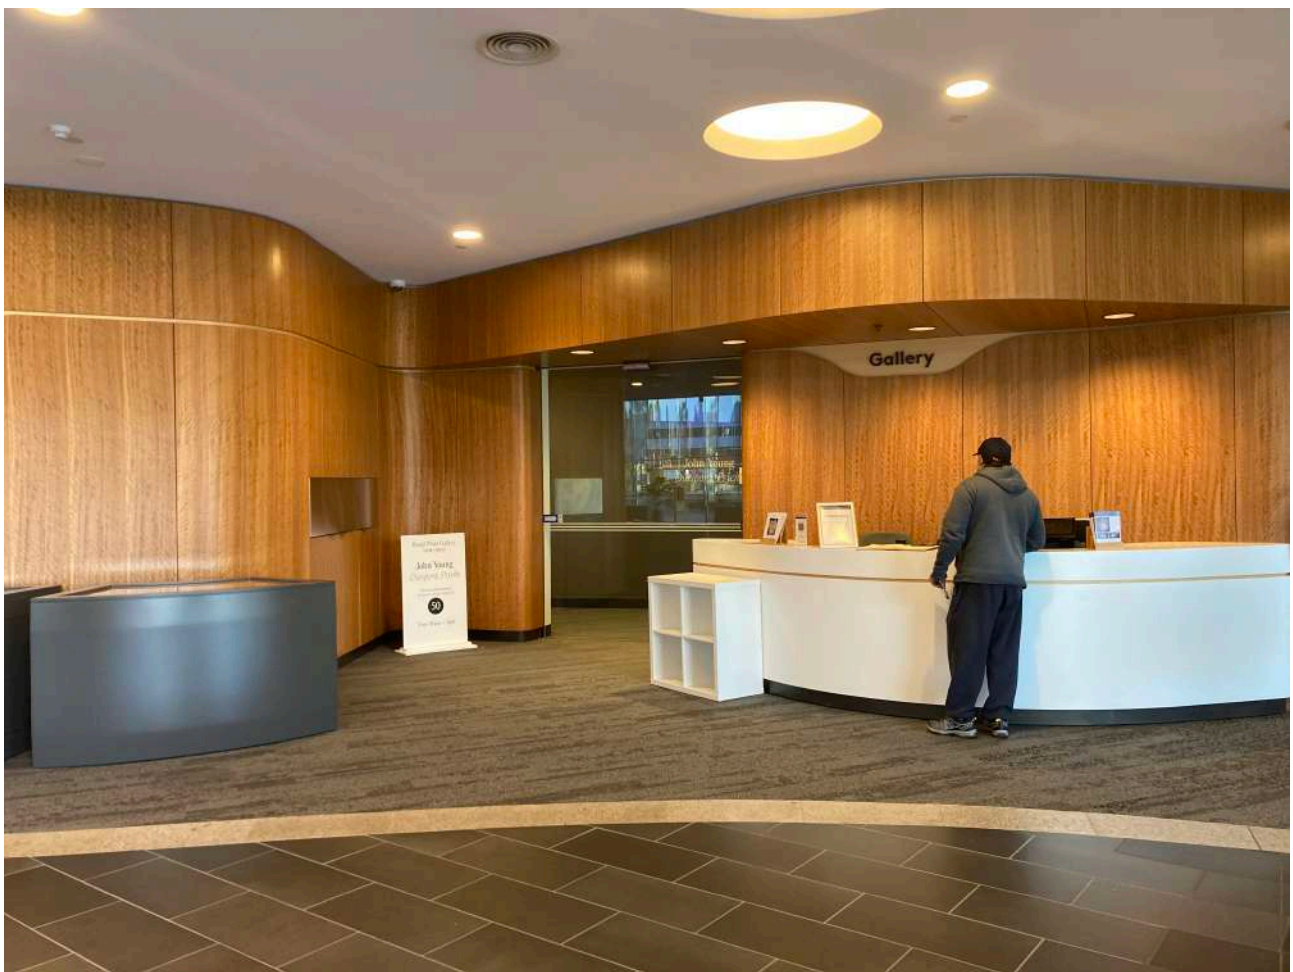

John Young: Disapora, Psyche at Bunjil Place Gallery

This is Bunjil Place.
You will see a sign for Bunjil Place out the front.

Inside Bunjil Place is a gallery. You will see the *John Young: Disapora, Psyche* exhibition inside.

When you are at the entrance, the glass sliding doors will open automatically so you can walk inside Bunjil Place.

There will be a front desk with friendly staff. They will greet you.

You can say hello to the staff. If you have any questions or you need help, you can ask them.

The staff member will check your ticket registration by asking for your surname for COVID-19 tracing purposes.

You will also check in the venue using the QR code.

From the front desk, Bunjil Place Gallery is front of you. There is another automatic glass door that will slide open so you can enter.

There will be an open door. This is the entrance to the *John Young: Diaspora, Psyche* exhibition.

Inside the Gallery, you will see lots of different types of artwork. There are big artworks and smaller artworks.