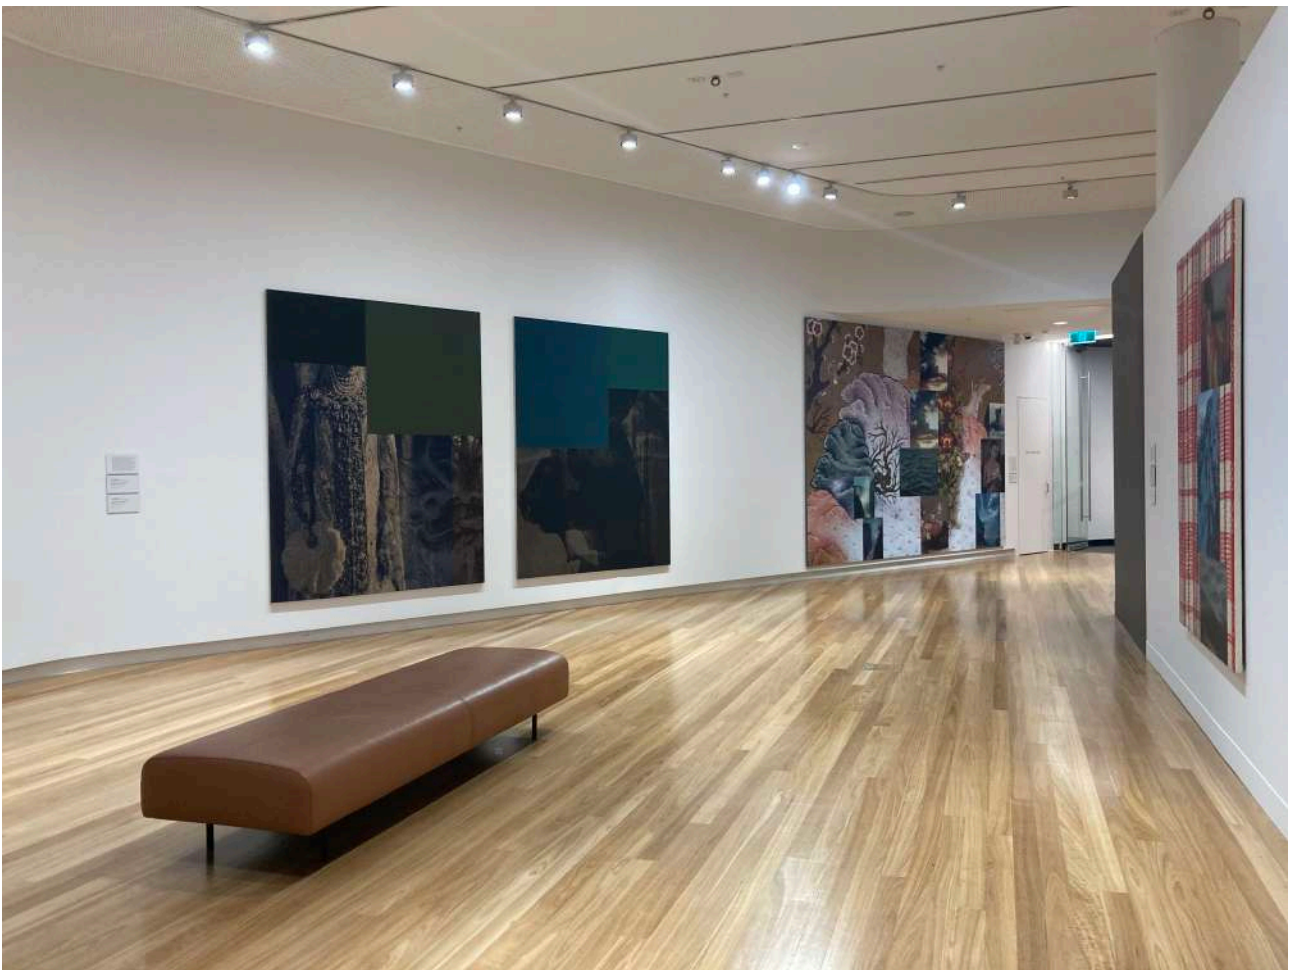

John Young: Disapora, Psyche at Bunjil Place Gallery

This is Bunjil Place.
You will see a sign for Bunjil Place out the front.

Inside Bunjil Place is a gallery. You will see the *John Young: Disapora, Psyche* exhibition inside.

When you are at the entrance, the glass sliding doors will open automatically so you can walk inside Bunjil Place.

There will be a front desk with friendly staff. They will greet you.

You can say hello to the staff. If you have any questions or you need help, you can ask them.

The staff member will check your ticket registration by asking for your surname for COVID-19 tracing purposes.

You will also check in the venue using the QR code.

From the front desk, Bunjil Place Gallery is front of you. There is another automatic glass door that will slide open so you can enter.

There will be an open door. This is the entrance to the *John Young: Diaspora, Psyche* exhibition.

Inside the Gallery, you will see lots of different types of artwork. There are big artworks and smaller artworks.