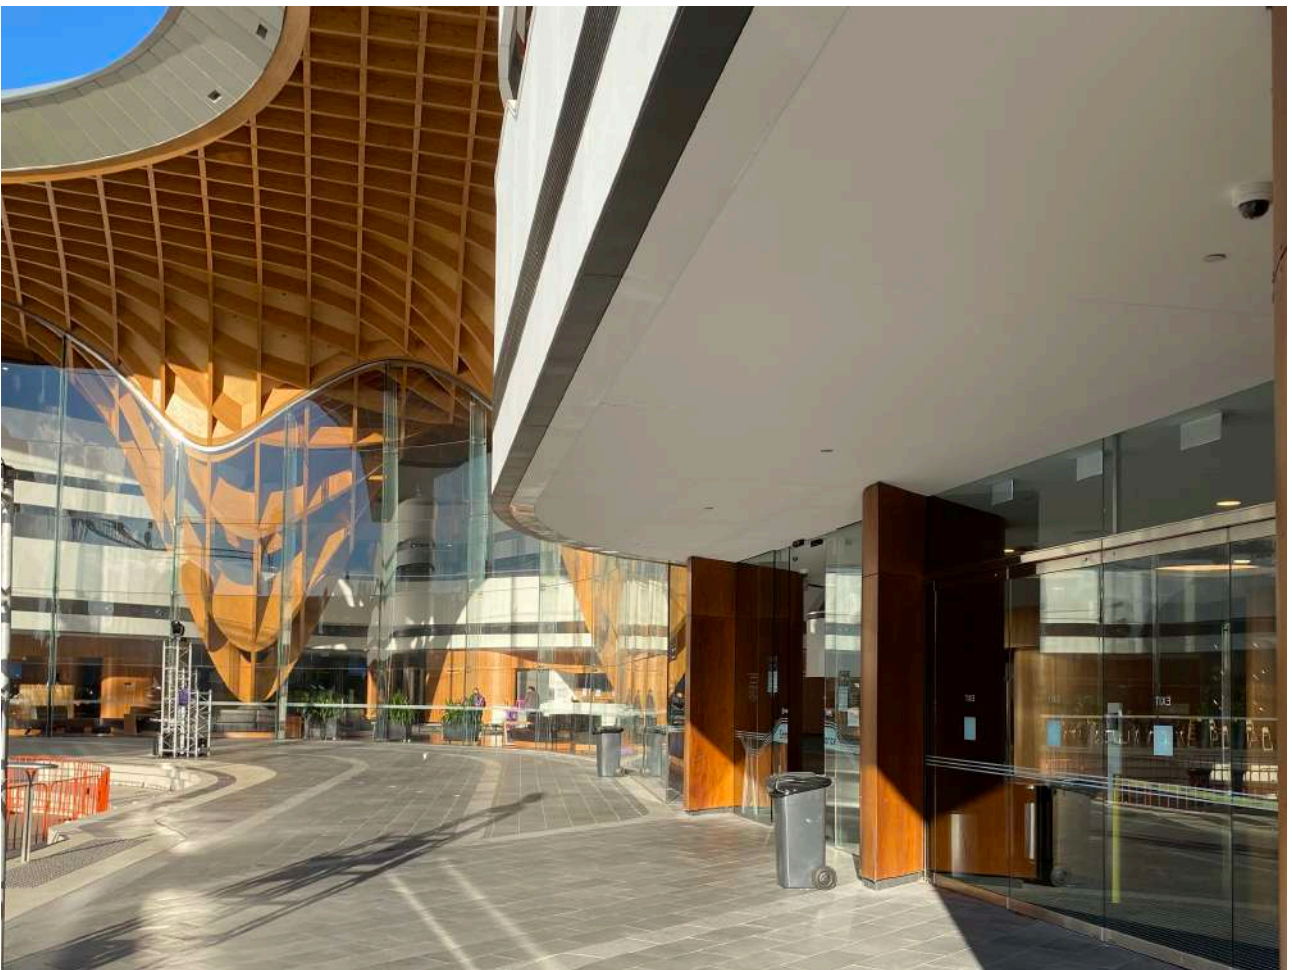

John Young: Disapora, Psyche at Bunjil Place Gallery

This is Bunjil Place.
You will see a sign for Bunjil Place out the front.

Inside Bunjil Place is a gallery. You will see the *John Young: Disapora, Psyche* exhibition inside.

When you are at the entrance, the glass sliding doors will open automatically so you can walk inside Bunjil Place.

There will be a front desk with friendly staff. They will greet you.

You can say hello to the staff. If you have any questions or you need help, you can ask them.

The staff member will check your ticket registration by asking for your surname for COVID-19 tracing purposes.

You will also check in the venue using the QR code.

From the front desk, Bunjil Place Gallery is front of you. There is another automatic glass door that will slide open so you can enter.

There will be an open door. This is the entrance to the *John Young: Diaspora, Psyche* exhibition.

Inside the Gallery, you will see lots of different types of artwork. There are big artworks and smaller artworks.