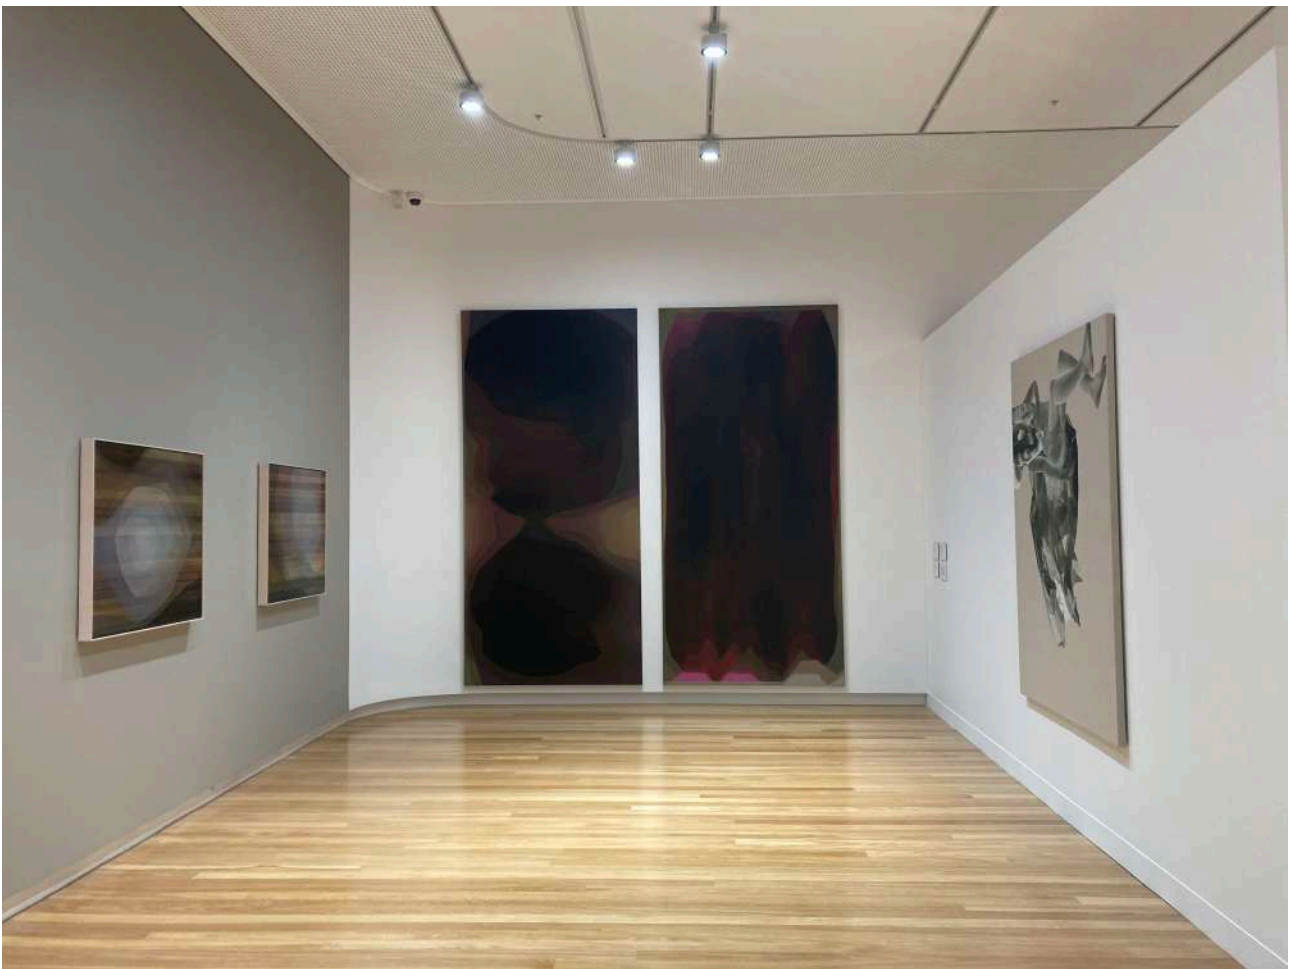

John Young: Disapora, Psyche at Bunjil Place Gallery

This is Bunjil Place.
You will see a sign for Bunjil Place out the front.

Inside Bunjil Place is a gallery. You will see the *John Young: Disapora, Psyche* exhibition inside.

The staff member will check your ticket registration by asking for your surname for COVID-19 tracing purposes.

You will also check in the venue using the QR code.

From the front desk, Bunjil Place Gallery is front of you. There is another automatic glass door that will slide open so you can enter.

There will be an open door. This is the entrance to the *John Young: Diaspora, Psyche* exhibition.

Inside the Gallery, you will see lots of different types of artwork. There are big artworks and smaller artworks.