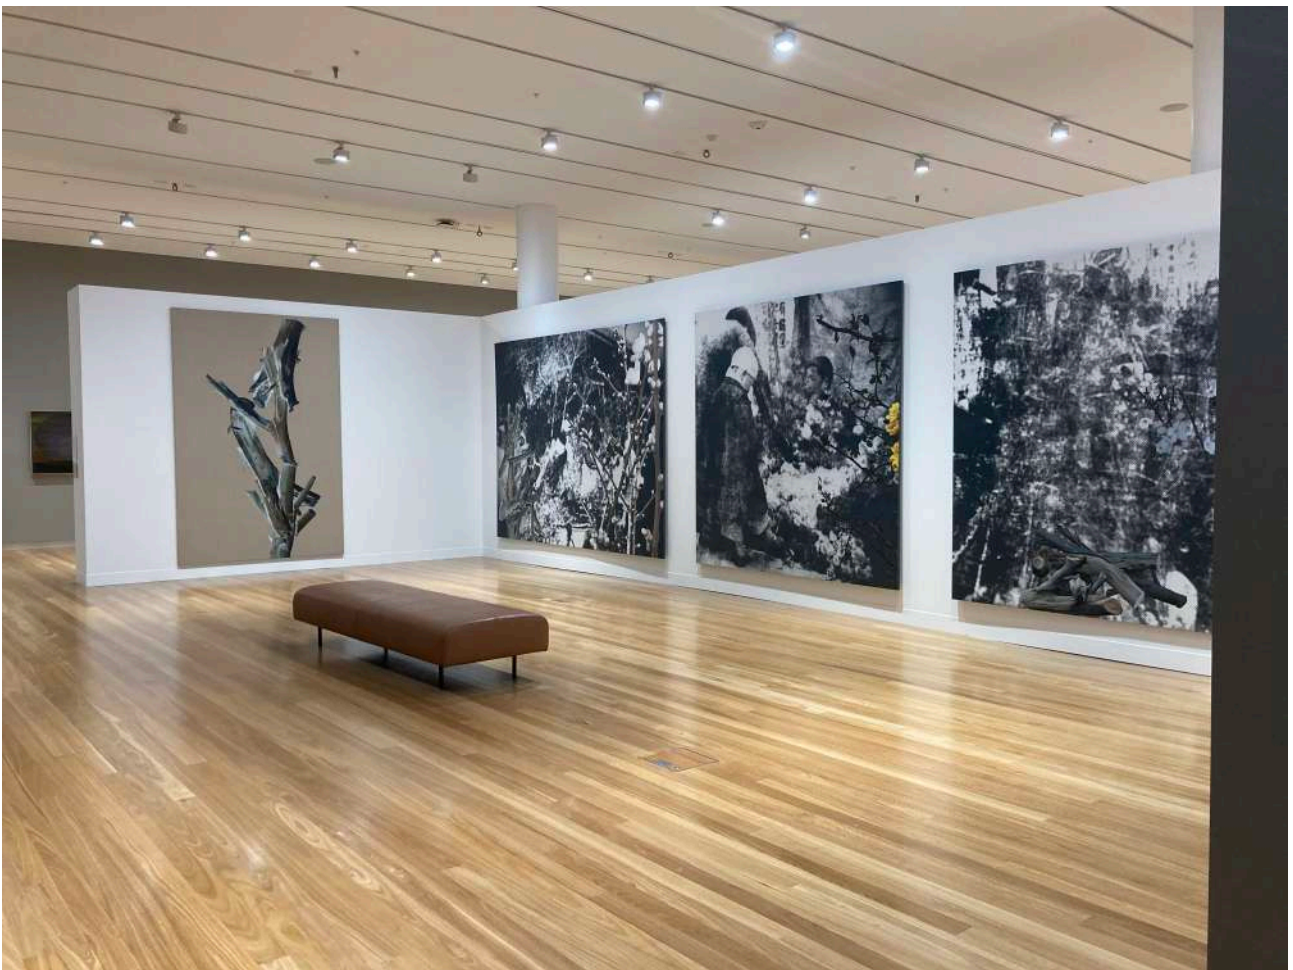

When you are inside the gallery, it is important to know the rules. You will follow the rules so you can enjoy your visit and have fun.